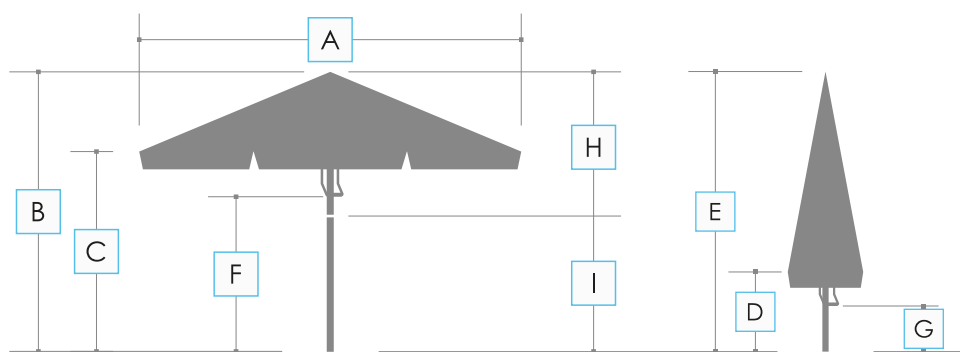

Easy Up

Easy To Transport

convenient and cheap transport

the possibility of any personalization

transport size not exceeding
2.25 m on the longest side

innovative design

possibility to finish the canopy with a valve
to facilitate air circulation

a two-part mast for ease of storage

Size	3 m / 8		4 m / 8	
Dimensions [mm]	A: 3000 B: 2620 C: 2100 D: 1070 E: 2620	F: 1870 G: 970 H: 1720 I: 1000	A: 4000 B: 2820 C: 2100 D: 780 E: 2820	F: 1900 G: 610 H: 2250 I: 650

with valance

without valance

with valve

Size	3 m / 8	4 m / 8
Opening system	easyslift with lock	

	Canopy finish	
Vent	as option	
Without valve	as a standard	
Second roof	-	

Type and colour of frame	aluminum frame; standard colour - white, black colour - as option	
Number of ribs	8	
Type of base		
Net / gross weight [kg]	9,6 / 11,5	12,4 / 14,5
Package size [mm]	240 x 240 x 1900	240 x 240 x 2250
Permissible maximum wind speed [m/s (km/h)]	10,7 (38)	
Pole diameter [mm]	60	