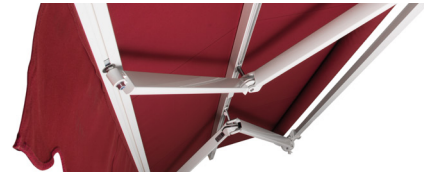

Andal

Cassette-free awning

Width [m]	3,1 - 6,0	3,6 - 6,0	4,2 - 6,0	4,2 - 6,0
Outreach [m]	2,5	3,0	3,0	3,5
Weight [kg/lm]	14	14	14	14

Cover	acrylic, Airtex (PVC-coated polyester), polyester
Printing techniques	screen printing (polyester, acrylic), digital printing (Airtex)
Frame colour	cream, grey, anthracite
Valance	straight or wavy
Inclination angle	5° - 30°
Open arms angle	140° and 170°
Wind class	1 or 2
Installation	to the facade
Opening system	crank
Packing	cardboard box 30 cm x 30 cm x width (width + ~20 cm)

Optional

+ electric motor, steering remote

+ weather station

+ telescopic supports to reinforce the awning structure - cannot be used with the weather station