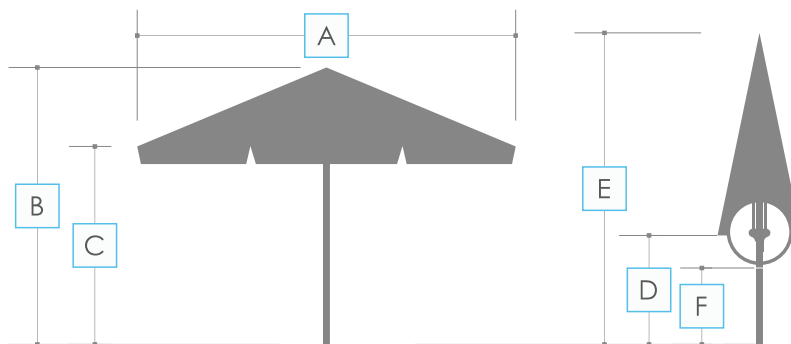

Harmony ECOWAY

canopy made from recycled fabric (rPET)

modern design and perfect size for small spaces

recycled aluminium frame, recyclable

various customisation options (on the canopy - panels, valance, on the frame, on the base laminate)

Size	2 x 2 m					
Dimensions [mm]	A: 2000	B: 2350	C: 2055	D: 940	E: 2350	F: 700

Printing techniques

digital printing

flat printing

Type of fabric

woven fabric made of recycled yarn

Canopy finish

with valance

without valance

Size	2 x 2
Opening system	skip

	Canopy finish
Vent	as a standard
Without vent	-
Second roof	-

Type and colour of frame	aluminum + steel, anthracite RAL 7021, mat
Number of ribs	4
Permissible maximum wind speed [m/s (km/h)]	7,9 (28)
Pole diameter [mm]	40
Packing [mm]	cardboard box 1715 x 215 x 230