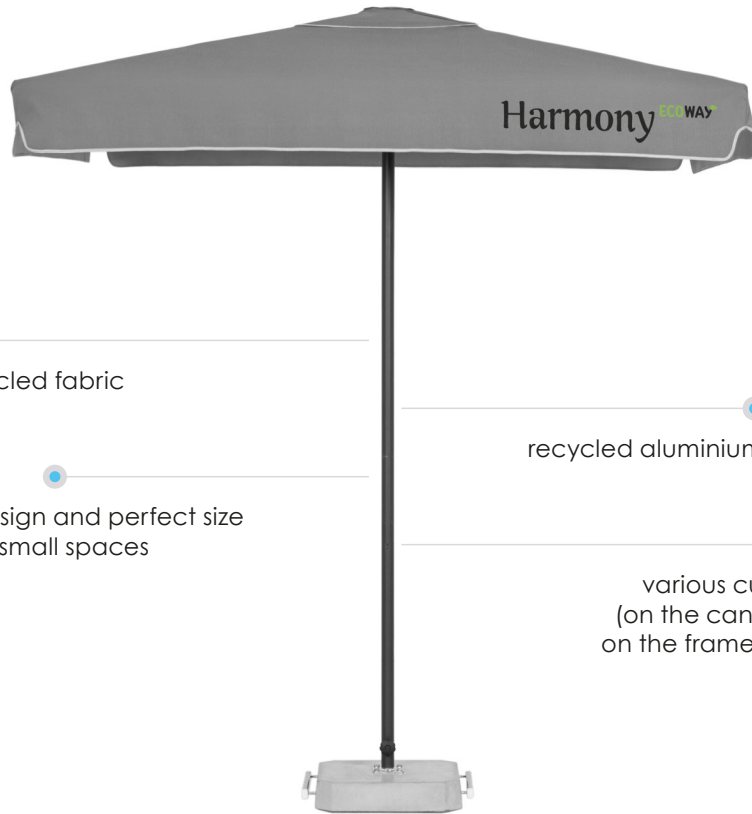

Harmony ECOWAY

canopy made from recycled fabric (rPET)

modern design and perfect size for small spaces

recycled aluminium frame, recyclable

various customisation options (on the canopy - panels, valance, on the frame, on the base laminate)

Size	2 x 2 m					
Dimensions [mm]	A: 2000	B: 2350	C: 2055	D: 940	E: 2350	F: 700

Printing techniques

digital printing

flat printing

Type of fabric

woven fabric made of recycled yarn

Canopy finish

with valance

without valance

Size	2 x 2
Opening system	skip

	Canopy finish
Vent	as a standard
Without vent	-
Second roof	-

Type and colour of frame	aluminum + steel, anthracite RAL 7021, mat
Number of ribs	4
Permissible maximum wind speed [m/s (km/h)]	7,9 (28)
Pole diameter [mm]	40
Packing [mm]	cardboard box 1715 x 215 x 230